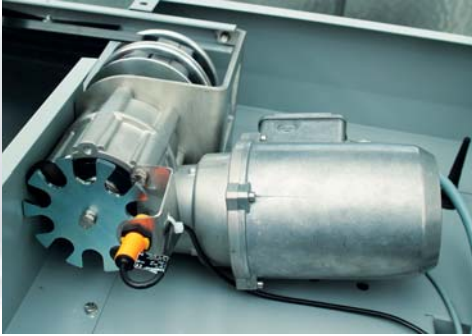

Technical advantages from which your business can only profit.

**Constant
contact pressure –
extremely safe.**

↑ Precise measurement and **control regulates the correct, safe distance to the vehicle.** The washers work with **constant contact** at all times. Optimum, contour-tracing drying is performed on the basis of the contour data stored during washing.