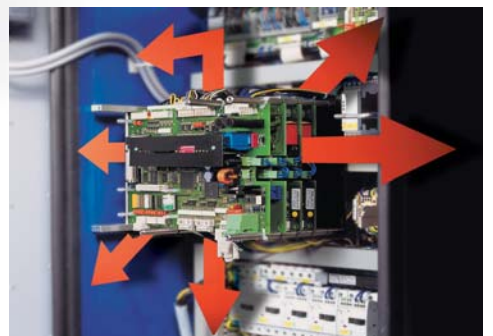

**Ideal speed –
more customer
confidence.**

↑ The travel and lift drives are **frequency controlled for a soft and smooth start** and **variable speed control.** There is less stress on the components, the machine runs smoothly and customers experience the gantry car wash as safer.

Adjustable side washers – complete wash, clean all over.

↑ During washing, the **side washers** are **inclined** automatically at an angle matching the shape of the vehicle. This **ensures an excellent washing result** on all shapes of vehicle.

Tilting roof nozzle – clean drying.

↑ The optional **roof nozzle** in the **tilting design** improves the **drying result** on the vehicle's front and rear.

Permanent self monitoring – reliable control.