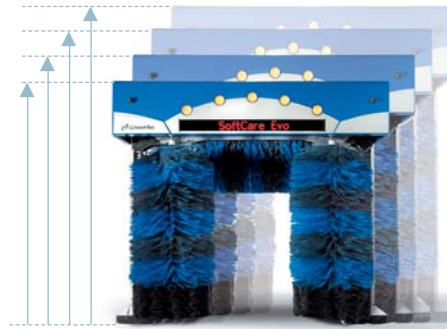

Modern dimensions – maximum business.

- The optimum dimensions of 3.05 m, 3.20 m, 3.40 m and 3.60 m are suitable for many different bays.
- More business potential can therefore be exploited by utilising the existing bay height.
- Ideal washing heights of 2.25 m, 2.40 m, 2.60 m, 2.80 m – always suitable for the latest vehicle dimensions.