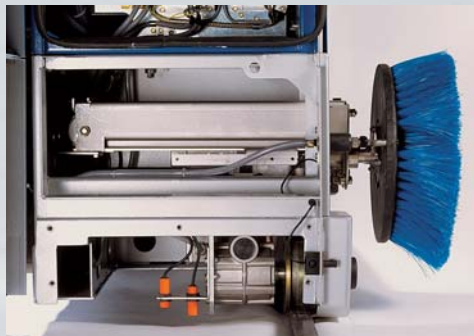

Ideal speed – more customer confidence.

↑ The travel and lift drives are **frequency controlled for a soft and smooth start** and **variable speed control.** There is less stress on the components, the machine runs smoothly and customers experience the gantry car wash as safer.