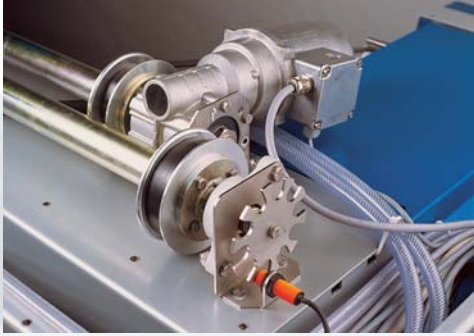

Technical advantages from which your business can only profit.

Constant contact pressure – extremely safe.

↑ Precise measurement and **control regulates the correct, safe distance to the vehicle.** The washers work with **constant contact** at all times. Optimum, contour-tracing drying is performed on the basis of the contour data stored during washing.