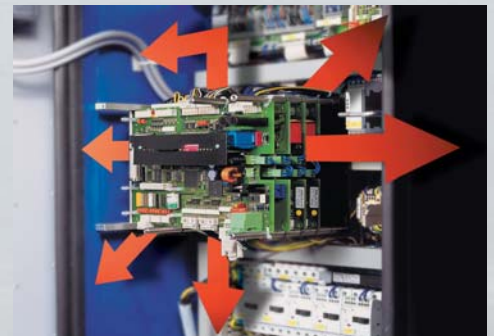

Ideal speed – more customer confidence.

↑ The travel and lift drives are **frequency controlled for a soft and smooth start** and **variable speed control.** There is less stress on the components, the machine runs smoothly and customers experience the gantry car wash as safer.

↑ During washing, the **side washers** are **inclined** automatically at an angle matching the shape of the vehicle. This **ensures an excellent washing result on all shapes of vehicle.**

Permanent self monitoring – reliable control.

↑ The machine **monitors the main components permanently**. Thanks to selfdiagnostics, faults can be avoided before they happen, **thereby minimising downtimes.**

Contour-tracking spraying – high efficiency.