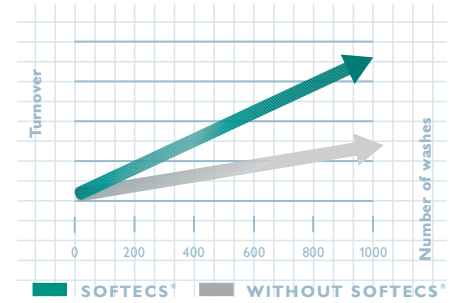

↑ More turnover through SofTecs® since you can charge higher average prices because of the higher-quality wash.