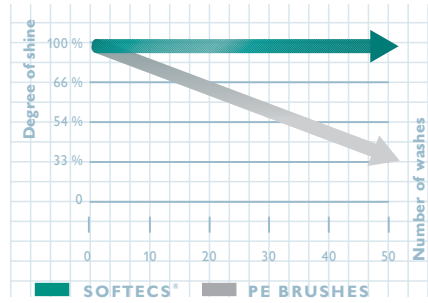

↑ SofTecs® washes gently without wearing. This retains shine and pleases even the most demanding of customers.